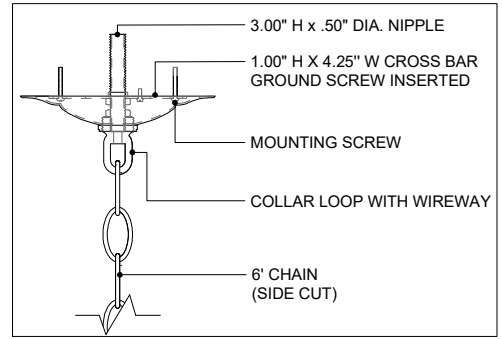

22.25" DIA. BODY  
 6.00" DIA. CANOPY  
 1.00" H X 4.25" W  
 CROSS BAR

TOP VIEW

CANOPY DETAIL

FRONT VIEW

9000-0623

ALL WORK © 2020 CURREY & COMPANY