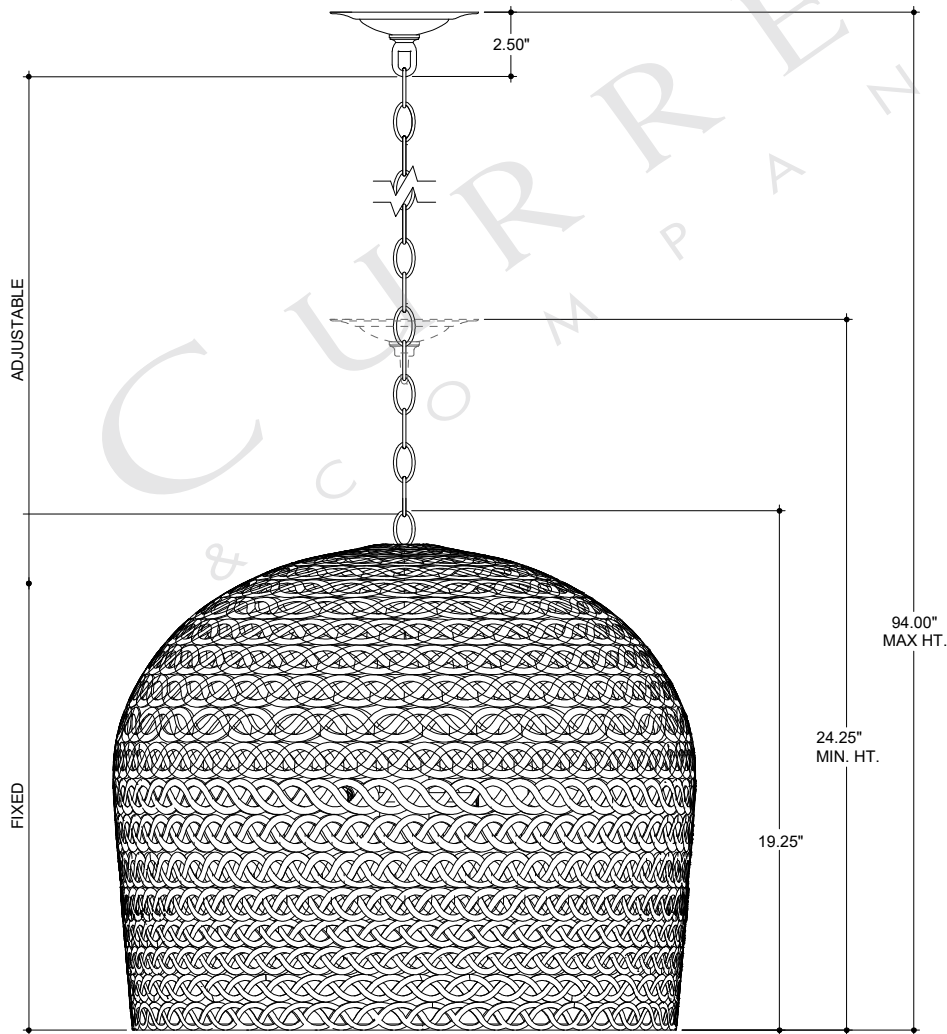

22.25" DIA. BODY  
 6.00" DIA. CANOPY  
 1.00" H X 4.25" W  
 CROSS BAR

TOP VIEW

CANOPY DETAIL

FRONT VIEW

9000-0623

ALL WORK © 2020 CURREY & COMPANY