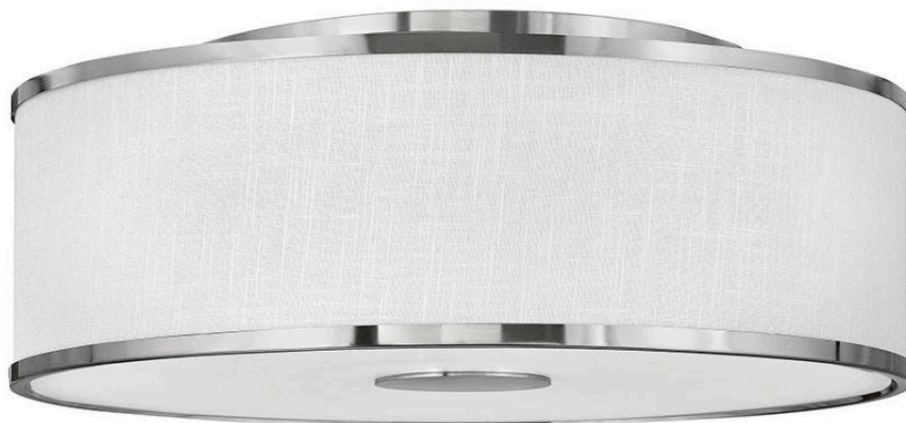

GALERIE

COLLECTION

HALO OFF WHITE

LARGE FLUSH MOUNT

42010BN

Designed with luminosity top of mind, Halo is held within an oversized lockup encased in a sleek flat disk design element. It is complemented by an Off White Linen or Heather Gray Linen shade, accompanied by a Black or Brushed Nickel finish, and easily completes any space with both form and function top of mind.

FINISH: Brushed Nickel

SHADE: Off White Linen

WIDTH: 24.3"

HEIGHT: 8.8"

LIGHT SOURCE: LED Lamp

WATTAGE: 4-17w Med. LED

HINKLEY

HINKLEY
33000 Pin Oak Parkway
Avon Lake, OH 44012