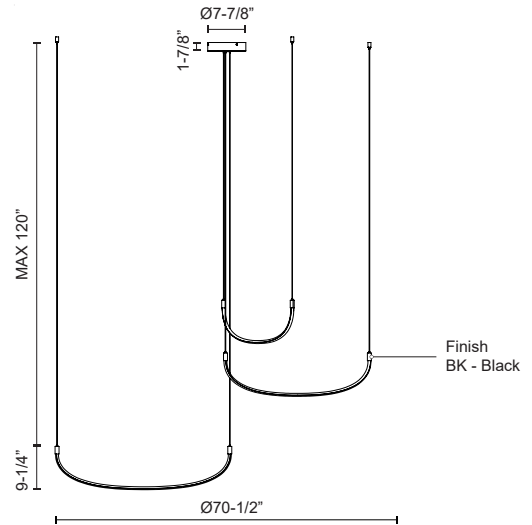

TALIS MP89370-UNV

PENDANTS

PROJECT

MP89370-BK-UNV
Black

SPECIFICATION DETAILS

Fixture Dimensions	D70-1/2" x H9-1/4"
Light Source	LED with DC Driver
Wattage	56W
Total Lumens	4160lm
Delivered Lumens	BK-3200lm
Voltage	120-277V
Color Temperature	3000K
CRI (Ra)	90CRI
Optional Color Temps	2700K - 5000K Available, Minimum Order Quantities Apply
LED Rated Life	50,000 hours
Dimming	100% - 10%, TRIAC or ELV Dimmer (Not Included)
Adjustable	Yes
Wire Length	120" Max
Wire Type	BK - Black Wire
Minimum Hang Height	14"
Sloped Ceiling Adaptable	Yes
Location	Dry
Illumination Direction	Downlight
CEC Title 24 JA8	Yes, JA8-2022
Canopy Dimensions	D7-7/8" x H1-7/8"
Paint Finish	BK02

* For custom options, consult factory for details.

* For warranty information, please visit www.kuzcolighting.com/warranty

DESCRIPTION

The Talis is a new take on a Kuzco classic. Forged as a simple yet organic "U" shaped bar of illumination, the Talis is minimal and stylish at the same time. When layered in three or five bars of illumination, the Talis creates a unique melody that is sure to be the statement of any space. Adjust each bar to the height and space you like with this versatile collection.