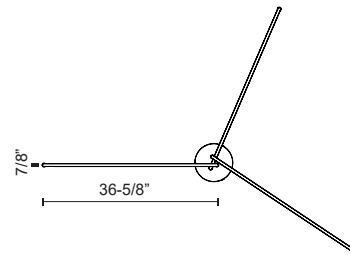

TALIS MP89370-UNV

PENDANTS

PROJECT

MP89370-BK-UNV
Black

SPECIFICATION DETAILS

Fixture Dimensions	D70-1/2" x H9-1/4"
Light Source	LED with DC Driver
Wattage	56W
Total Lumens	4160lm
Delivered Lumens	BK-3200lm
Voltage	120-277V
Color Temperature	3000K
CRI (Ra)	90CRI
Optional Color Temps	2700K - 5000K Available, Minimum Order Quantities Apply
LED Rated Life	50,000 hours
Dimming	100% - 10%, TRIAC or ELV Dimmer (Not Included)
Adjustable	Yes
Wire Length	120" Max
Wire Type	BK - Black Wire
Minimum Hang Height	14"
Sloped Ceiling Adaptable	Yes
Location	Dry
Illumination Direction	Downlight
CEC Title 24 JA8	Yes, JA8-2022
Canopy Dimensions	D7-7/8" x H1-7/8"
Paint Finish	BK02

* For custom options, consult factory for details.

* For warranty information, please visit www.kuzcolighting.com/warranty

DESCRIPTION

The Talis is a new take on a Kuzco classic. Forged as a simple yet organic "U" shaped bar of illumination, the Talis is minimal and stylish at the same time. When layered in three or five bars of illumination, the Talis creates a unique melody that is sure to be the statement of any space. Adjust each bar to the height and space you like with this versatile collection.