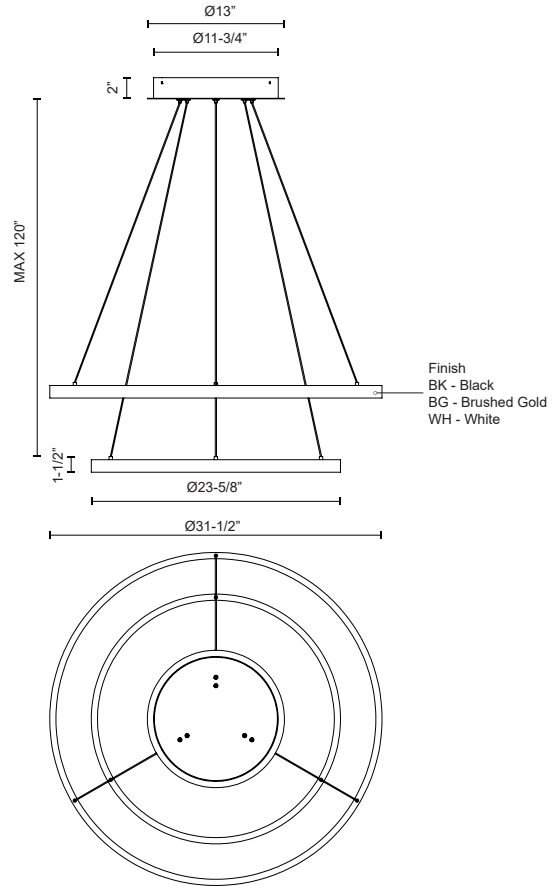

White

SPECIFICATION DETAILS

Fixture Dimensions	D31-1/2" x H1-1/2"
Light Source	LED with DC Driver
Wattage	138W
Total Lumens	10330lm
Delivered Lumens	BG-4600lm*; BK-4600lm*; WH-6150lm*;
Voltage	120-277V
Color Temperature	3000K
CRI (Ra)	90CRI
Optional Color Temps	2700K - 5000K Available, Minimum Order Quantities Apply
LED Rated Life	50,000 hours
Dimming	100% - 10%, TRIAC or ELV Dimmer (Not Included) or 0-10V Dimmer (Not Included)
Diffuser Details	Frosted Silicone Diffuser
Adjustable	Yes
Wire Length	120" Max
Wire Type	BG - Black Wire; BK - Black Wire; WH - Clear Wire;
Minimum Hang Height	16"
Sloped Ceiling Adaptable	Yes
Location	Dry
Illumination Direction	Up and Downlight
Canopy Dimensions	D13" x H2"
Paint Finish	BG01(Canopy); BG02(Fixture Body); BK02; WH02;
Material	Aluminum + Polymeric Material
CEC Title 24 JA8	Yes, JA8-2022

* For custom options, consult factory for details.

* For warranty information, please visit www.kuzcolighting.com/warranty

DESCRIPTION

Extruded and rolled aluminum with rectangular profile. Flush silicone diffuser. Two tiers. Matte powder-coated finish. Up and down light.