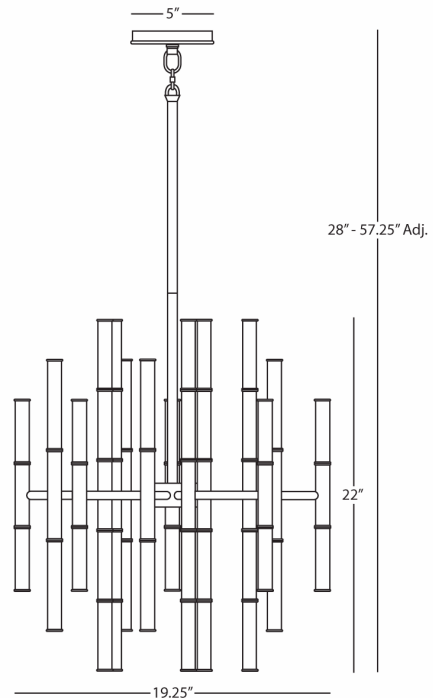

JONATHAN ADLER

MEURICE

Z654

30 - LIGHT CHANDELIER

30 - 25W Max.

Bulb Type: G, Candelabra Base

Direct Wire Only

Deep Patina Bronze Finish

Susp. Hardware - 3pcs - 5/8" x 12"

& 1pc - 5/8" x 6" Extension Rods

FINISH OPTIONS:

654 - Modern Brass

S654 - Polished Nickel

**** Available for Quick SHIP ****