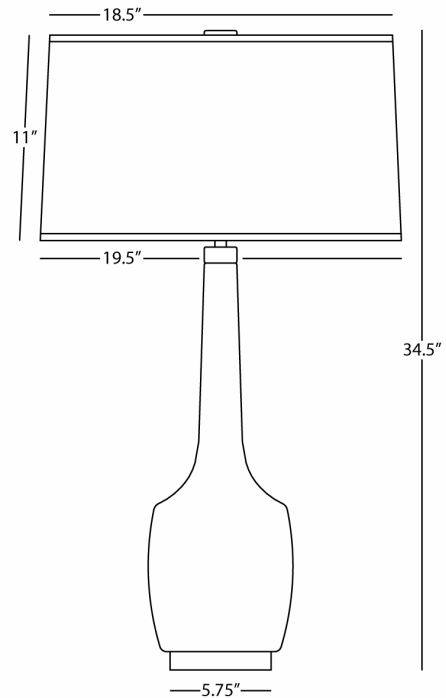

DELILAH

TE701

Table Lamp

1-150W Max.

Bulb Type: A

Switch: Hi-Lo Dimming

Antique Brass Finish

Brown Tea Glazed Ceramic

Oyster Linen Shade w/ Self-Fabric

Top and Bottom Diffuser

See Audrey/ Delilah Table for Color Options

** Available for Quick SHIP **