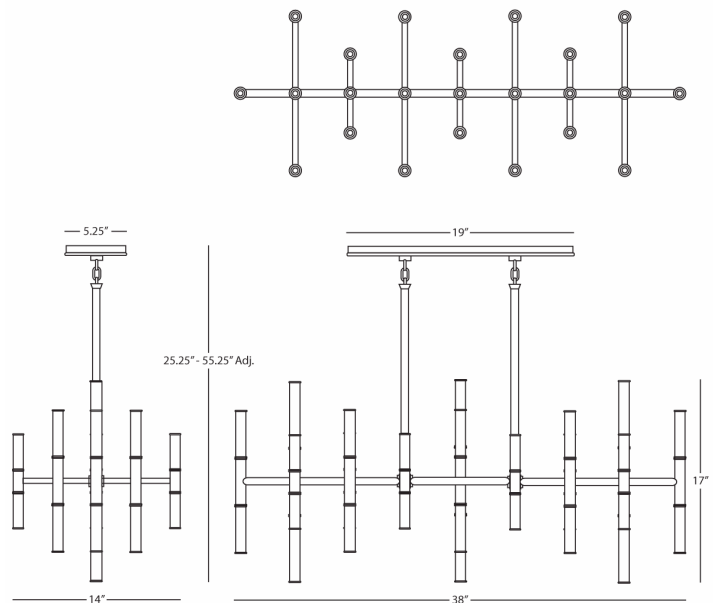

JONATHAN ADLER

MEURICE

S687

Rectangular Chandelier

42 - 25W Max.

Bulb Type: G, Candelabra Base

Direct Wire

Polished Nickel Finish

Susp. Hardware: 6pcs-5/8" x 12" &

2pcs -5/8" x 6" Extension Rods

FINISH OPTIONS:

687 - Modern Brass

Z687 - Deep Patina Bronze

**** Available for Quick SHIP ****