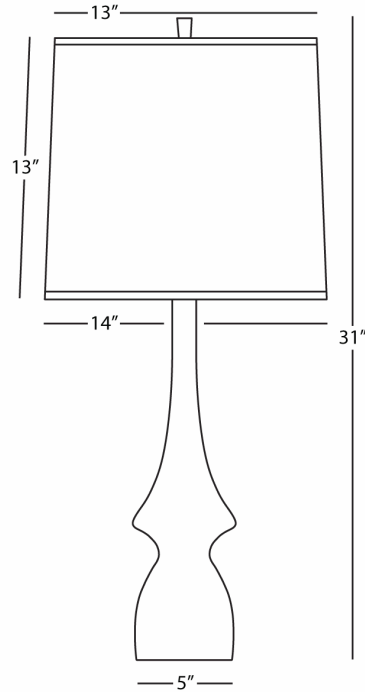

JASMINE

BT210

Table Lamp

1 - 150W Max.

Bulb Type: A

Switch: Hi-Lo Dimming

Butter Glazed Ceramic

Oyster Linen Shade

See Jasmine Table for Color Options

** Available for Quick SHIP **