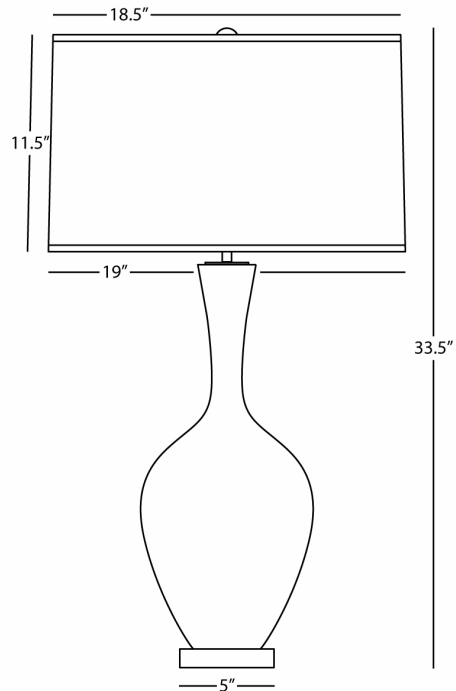

AUDREY

BN980

Table Lamp

1 - 150W Max.

Bulb Type: A

Switch: Hi-Lo Dimming

Bone Glazed Ceramic

Lucite Base

Fondine Fabric Shade

See Audrey/ Delilah Table for Color Options

** Available for Quick SHIP **