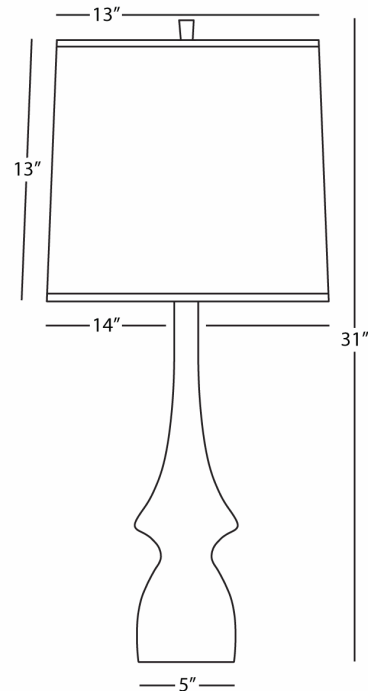

JASMINE

AM210

Table Lamp

1 - 150W Max.

Bulb Type: A

Switch: Hi-Lo Dimming

Amethyst Glazed Ceramic

Oyster Linen Shade

See Jasmine Table for Color Options

** Available for Quick SHIP **