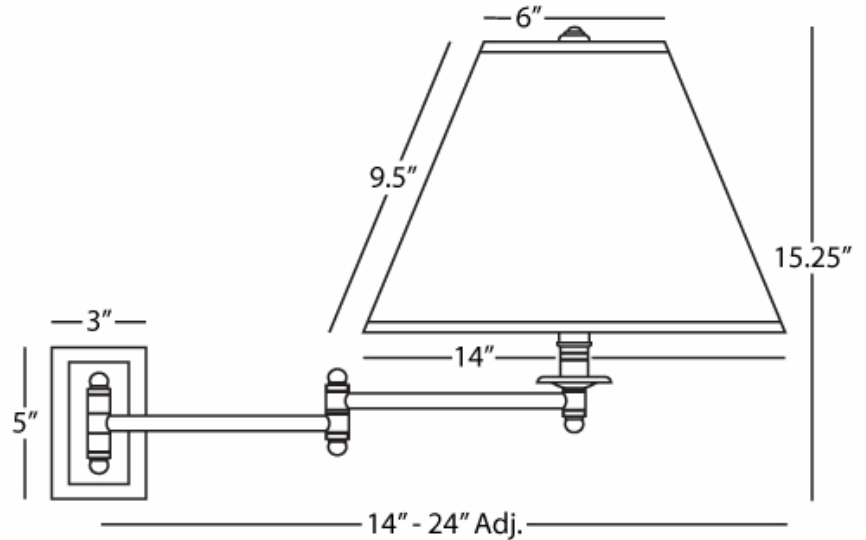

KINETIC

1504ALT

Wall Swinger

1-150W Max.

Bulb Type: A

Switch: 3-Way

24" Cord Cover or Convertible Direct Wire

Antique Brass Finish over Metal / Brass

Oyster Linen Shade