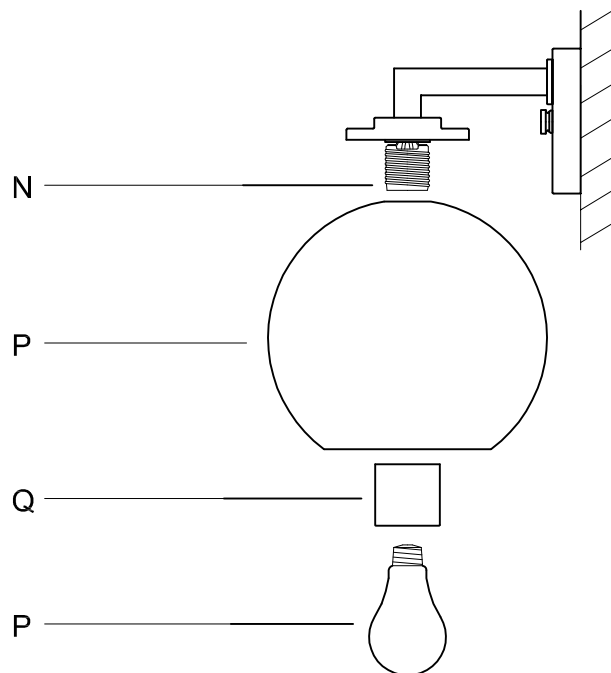

CAUTION - All glass is fragile, use care when handling Glass component(s) and or Lamp(s).

WARNING - To comply with the National Electrical Code and Underwriters Laboratories requirements, when installed outdoors, or in wet locations, the edge of the wall plate coming in contact with the mounting surface, must be sealed with a latex waterproof caulking to prevent water from entering the outlet box.

CANOPY MOUNTING & WIRE CONNECTION ASSEMBLY STEPS:

1. D,E → A
2. K,L → D
3. B,A → C
4. F → G
5. H,J → D

ADJUST HEIGHT WITH "D"	
L	→ A (TO LOCK)
AJUSTA LA ALTURA CON "D"	
L	→ A (APRETAR)
RÉGLEZ LA HAUTEUR AVEC "D"	
L	→ A (À VERROUILLER)

FIXTURE ASSEMBLY STEPS:

1. Q,P,N → N
2. P → N

B, C, G & P
(NOT FURNISHED)
(NO INCLUIDA)
(NON FOURNIE)

Instructions d'Assemblage et Installation

MISE EN GARDE: Lire les instructions avec soin et couper le courant au disjoncteur central avant de commencer l'installation.