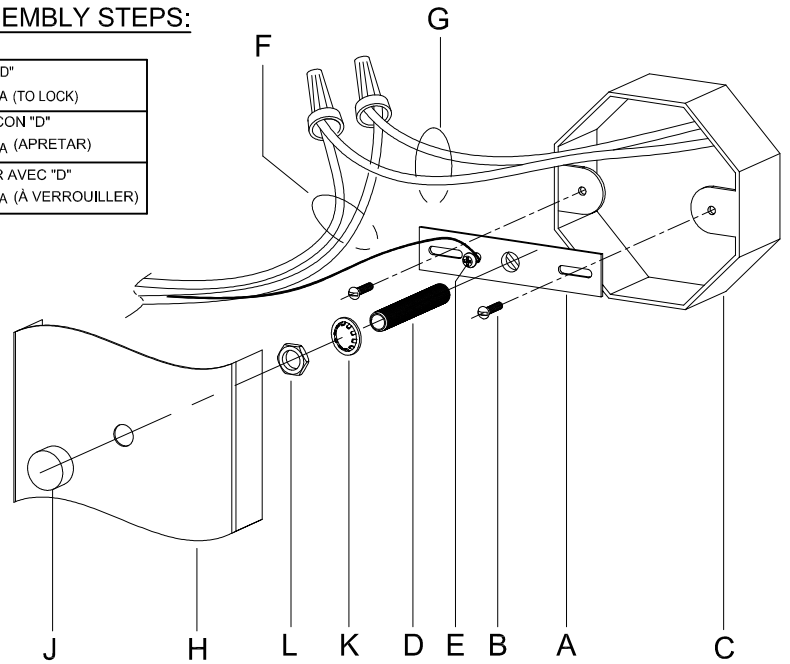

CAUTION: Read instructions carefully and turn electricity off at main circuit breaker panel before beginning installation.

560092

WARNING - If any Special Control Devices are used with this Fixture, Follow the Instructions Carefully to assure full compliance with N.E.C. requirements. If there are any questions, contact a Qualified Electrical Contractor.

CAUTION - All glass is fragile, use care when handling Glass component(s) and or Lamp(s).

WARNING - To comply with the National Electrical Code and Underwriters Laboratories requirements, when installed outdoors, or in wet locations, the edge of the wall plate coming in contact with the mounting surface, must be sealed with a latex waterproof caulking to prevent water from entering the outlet box.

CANOPY MOUNTING & WIRE CONNECTION ASSEMBLY STEPS:

1. D,E → A
2. K,L → D
3. B,A → C
4. F → G
5. H,J → D

ADJUST HEIGHT WITH "D"	
L	→ A (TO LOCK)
AJUSTA LA ALTURA CON "D"	
L	→ A (APRETAR)
RÉGLEZ LA HAUTEUR AVEC "D"	
L	→ A (À VERROUILLER)