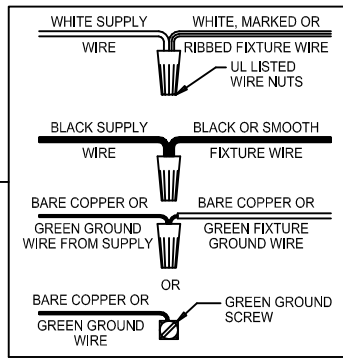

CAUTION: Read instructions carefully and turn electricity off at main circuit breaker panel before beginning installation.

560092

*****

WARNING - If any Special Control Devices are used with this Fixture, Follow the Instructions Carefully to assure full compliance with N.E.C. requirements. If there are any questions, contact a Qualified Electrical Contractor.

WARNING - This product contains chemicals known to the State of California to cause cancer, birth defects and /or other reproductive harm. Thoroughly wash hands after installing, handling, cleaning, or otherwise touching this product.

CAUTION - All glass is fragile, use care when handling Glass component(s) and or Lamp(s).

WARNING - To comply with the National Electrical Code and Underwriters Laboratories requirements, when installed outdoors, or in wet locations, the edge of the wall plate coming in contact with the mounting surface, must be sealed with a latex waterproof caulking to prevent water from entering the outlet box.

*****

CANOPY MOUNTING & WIRE CONNECTION ASSEMBLY STEPS:

1. D,E → A
2. K,L → D
3. B,A → C
4. F → G
5. H,J → D

ADJUST HEIGHT WITH "D"	
L	→ A (TO LOCK)
AJUSTA LA ALTURA CON "D"	
L	→ A (APRETAR)
RÉGLEZ LA HAUTEUR AVEC "D"	
L	→ A (À VERROUILLER)

*****

FIXTURE ASSEMBLY STEPS:

1. Q,P,N → N
2. P → N

B, C, G & P
(NOT FURNISHED)
(NO INCLUIDA)
(NON FOURNIE)