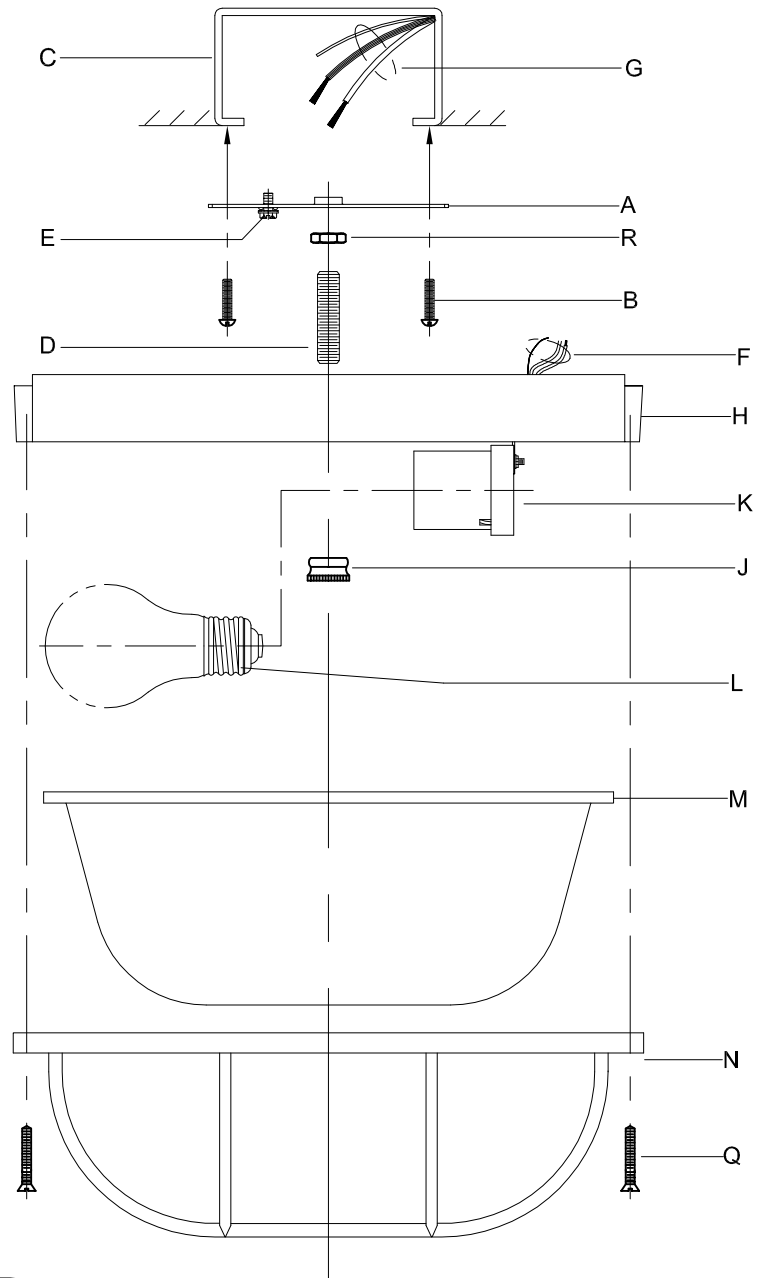

**B, C, G & L
(NOT FURNISHED)
(NO INCLUIDA)
(NON FOURNIE)**

P3706