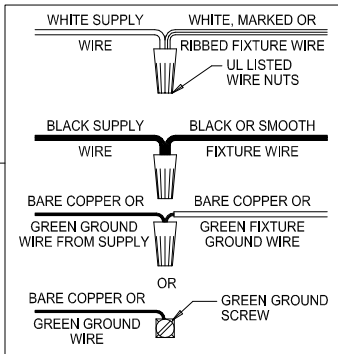

Assembly & Installation Instructions

CAUTION: Read instructions carefully and turn electricity off at main circuit breaker panel before beginning installation.

540001

WARNING - If any Special Control Devices are used with this Fixture, Follow the Instructions Carefully to assure full compliance with N.E.C. requirements. If there are any questions, contact a Qualified Electrical Contractor.

CAUTION - All glass is fragile, use care when handling Glass component(s) and or Lamp(s).

ASSEMBLY STEPS:

PASOS PARA ENSAMBLAR:

MODE D'ASSEMBLAGE:

1. A → B
2. Ø (0.144)(3.6mm) → 
3. B ← A
4. Ø (0.144)(3.6mm) → 
5. D → E 
6. C, A → B
7. Q → F
8. G → F
9. J, K → H
10. N, L → K
11. M, P → H