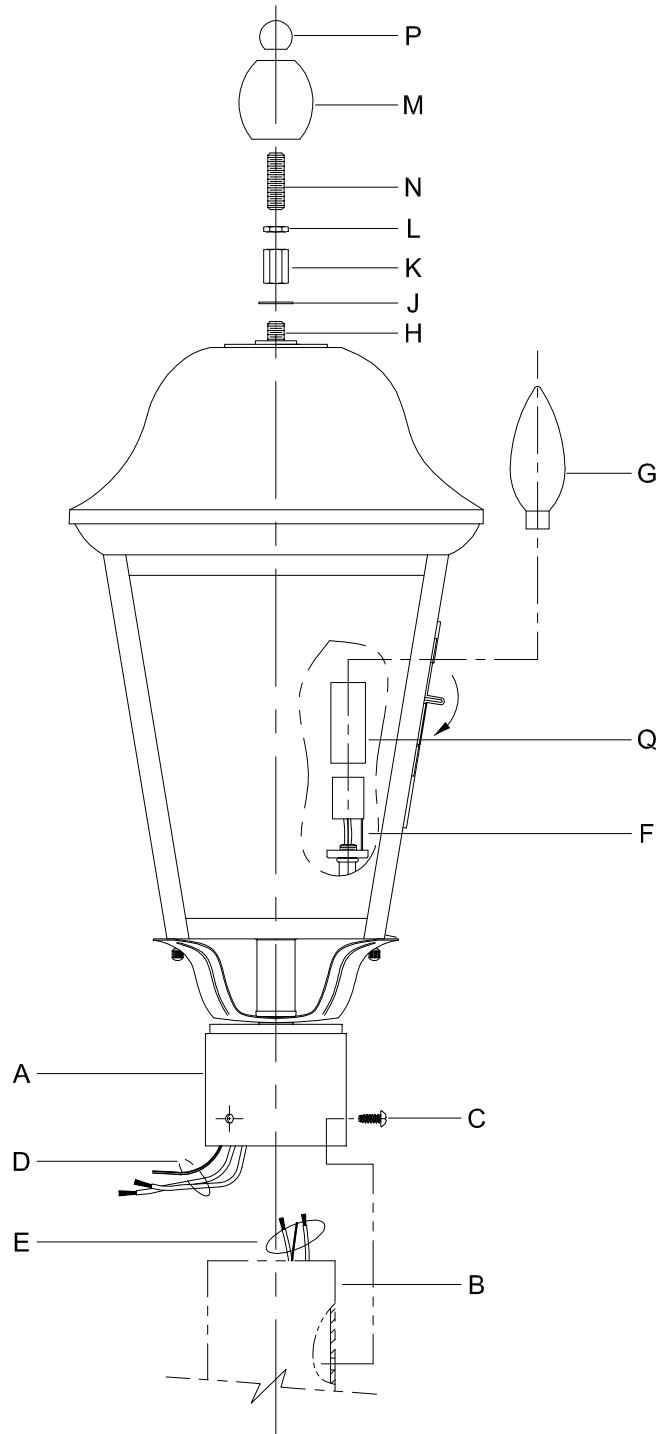

Assembly & Installation Instructions

CAUTION: Read instructions carefully and turn electricity off at main circuit breaker panel before beginning installation.

540001

*****

WARNING - If any Special Control Devices are used with this Fixture, Follow the Instructions Carefully to assure full compliance with N.E.C. requirements. If there are any questions, contact a Qualified Electrical Contractor.

WARNING - This product contains chemicals known to the State of California to cause cancer, birth defects and /or other reproductive harm. Thoroughly wash hands after installing, handling, cleaning, or otherwise touching this product.

CAUTION - All glass is fragile, use care when handling Glass component(s) and or Lamp(s).

*****

ASSEMBLY STEPS:

PASOS PARA ENSAMBLAR:

MODE D'ASSEMBLAGE:

1. A → B
2. Ø (0.144)(3.6mm) →
3. B ← A
4. Ø (0.144)(3.6mm) →
5. D → E
6. C, A → B
7. Q → F
8. G → F
9. J, K → H
10. N, L → K
11. M, P → H

**B, E, & G
(NOT FURNISHED)
(NO INCLUIDA)
(NON FOURNIE)**