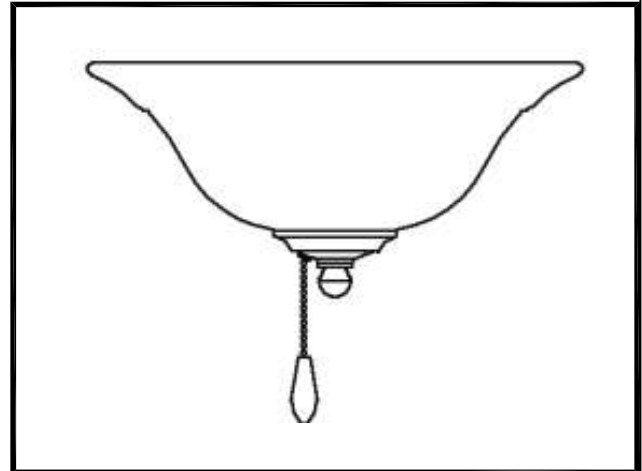

CAUTION: Read instructions carefully and turn electricity off at main circuit breaker panel before beginning installation.

2628-XXXWB

*****

WARNING - If any Special Control Devices are used with this Fixture, Follow the Instructions Carefully to assure full compliance with N.E.C. requirements. If there are any questions, contact a Qualified Electrical Contractor.

CAUTION - All glass is fragile, use care when handling lamp(s) or other glass components.

WARNING - This product contains chemicals known to the State of California to cause cancer, birth defects and /or other reproductive harm. Thoroughly wash hands after installing, handling, cleaning, or otherwise touching this product.

*****

CAUTION - To reduce the risk of fire and electric shock, this light kit should be used only with ceiling fan models: P2501(52-ANT),P2503(52-RDT),P2521(52-NB) manufactured by Chien Luen Industries (Zhongshan) Ltd.

ASSEMBLY STEPS:
PASOS PARA ENSAMBLAR:
MODE D'ASSEMBLAGE:

1. REMOVE (E), (G) FROM (I)
  REMUEVA (E), (G) REVISADO (I)
  RETIREZ (E), (G) Révisé (I)
2. F,G,E → I
3. D → B
4. F → A
5. C → A,F
6. K → J
7. T → Q,P,N,H
8. P,Q,R → M
9. S → O,M
10. U → O

A,B,C,F,H&T
(NOT FURNISHED)
(NO INCLUIDA)
(NON FOURNIE)