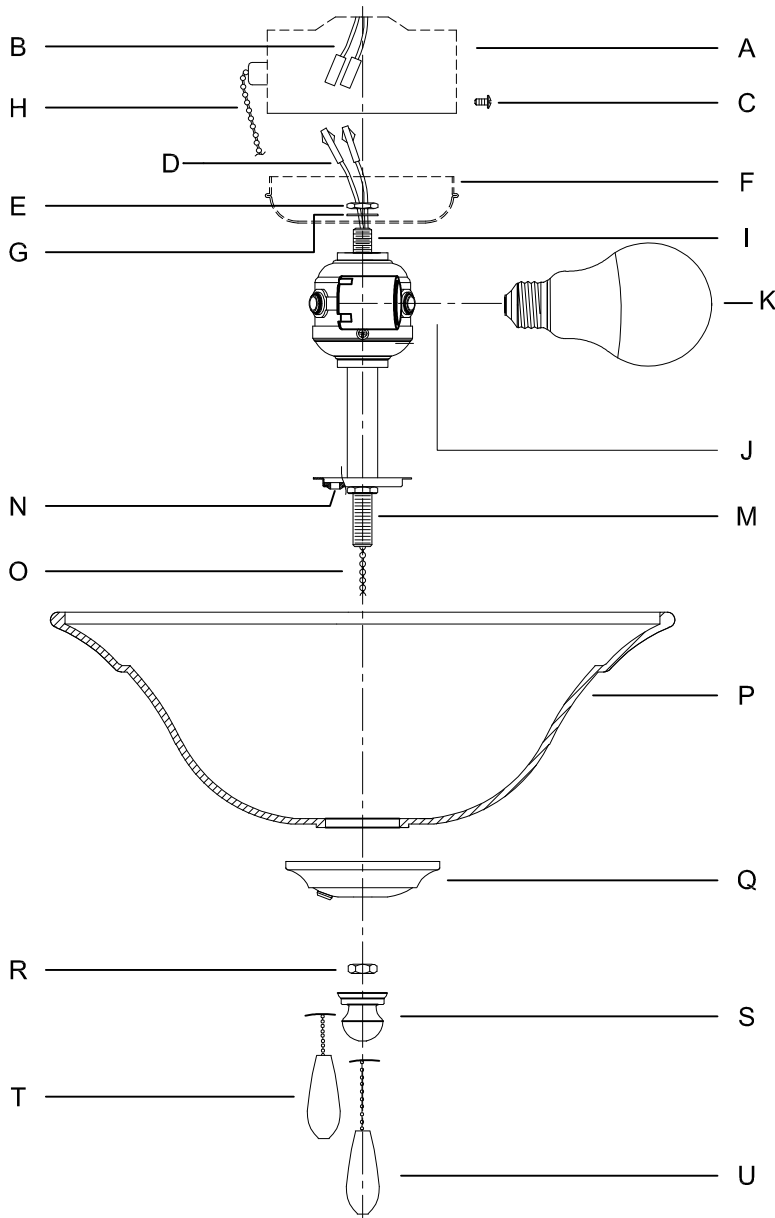

CAUTION: Read instructions carefully and turn electricity off at main circuit breaker panel before beginning installation.

2628-XXXWB

*****

WARNING - If any Special Control Devices are used with this Fixture, Follow the Instructions Carefully to assure full compliance with N.E.C. requirements. If there are any questions, contact a Qualified Electrical Contractor.

CAUTION - All glass is fragile, use care when handling lamp(s) or other glass components.

WARNING - This product contains chemicals known to the State of California to cause cancer, birth defects and /or other reproductive harm. Thoroughly wash hands after installing, handling, cleaning, or otherwise touching this product.

*****

CAUTION - To reduce the risk of fire and electric shock, this light kit should be used only with ceiling fan models: P2501(52-ANT),P2503(52-RDT),P2521(52-NB) manufactured by Chien Luen Industries (Zhongshan) Ltd.

ASSEMBLY STEPS:
PASOS PARA ENSAMBLAR:
MODE D'ASSEMBLAGE:

1. REMOVE (E), (G) FROM (I)
  REMUEVA (E), (G) REVISADO (I)
  RETIREZ (E), (G) Révisé (I)
2. F,G,E → I
3. D → B
4. F → A
5. C → A,F
6. K → J
7. T → Q,P,N,H
8. P,Q,R → M
9. S → O,M
10. U → O

A,B,C,F,H&T
(NOT FURNISHED)
(NO INCLUIDA)
(NON FOURNIE)