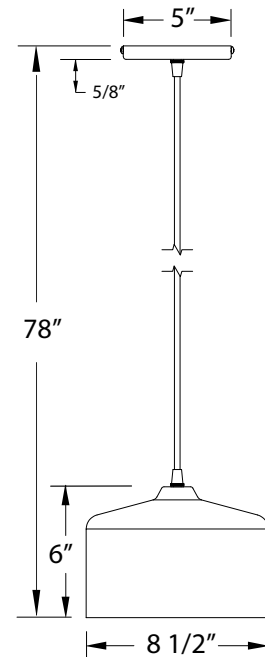

Shipping:

At Montclair Light Works we proudly manufacture, assemble, and ship your lamp within 3 weeks from our factory in Montclair CA.