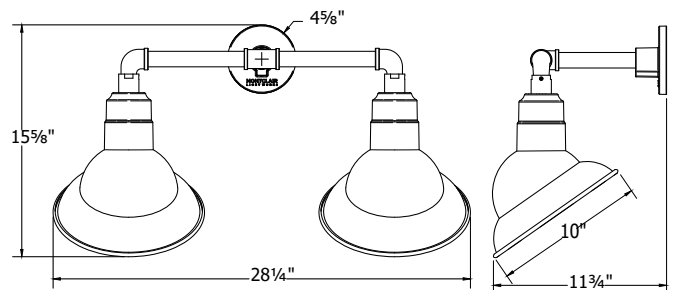

Shipping:

At Montclair Light Works we proudly manufacture, assemble, and ship your lamp within 3 weeks from our factory in Montclair CA.