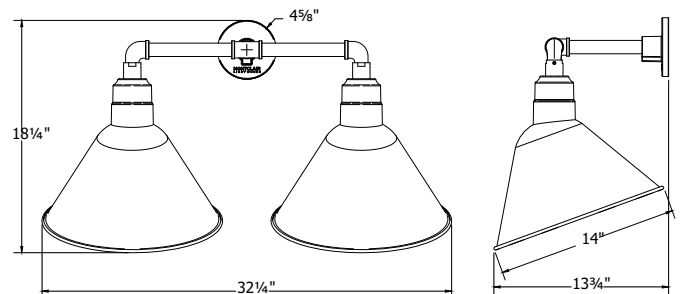

Shipping:

At Montclair Light Works we proudly manufacture, assemble, and ship your lamp within 3 weeks from our factory in Montclair CA.