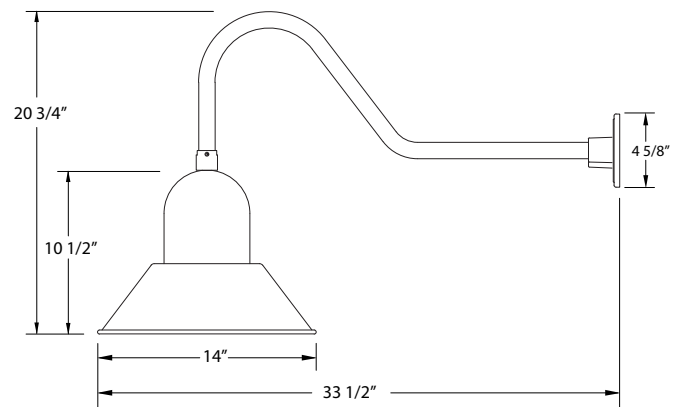

Shipping:

At Montclair Light Works we proudly manufacture, assemble, and ship your lamp within 3 weeks from our factory in Montclair CA.