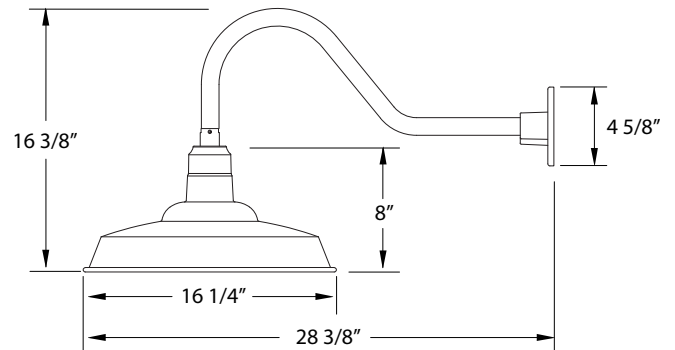

Shipping:

At Montclair Light Works we proudly manufacture, assemble, and ship your lamp within 3 weeks from our factory in Montclair CA.