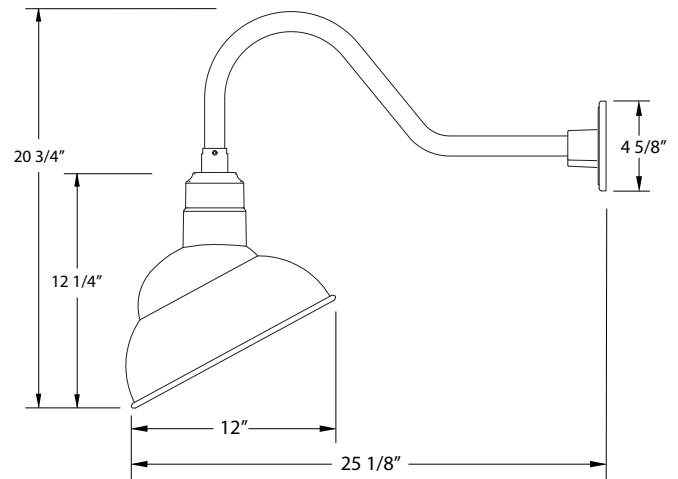

Shipping:

At Montclair Light Works we proudly manufacture, assemble, and ship your lamp within 3 weeks from our factory in Montclair CA.