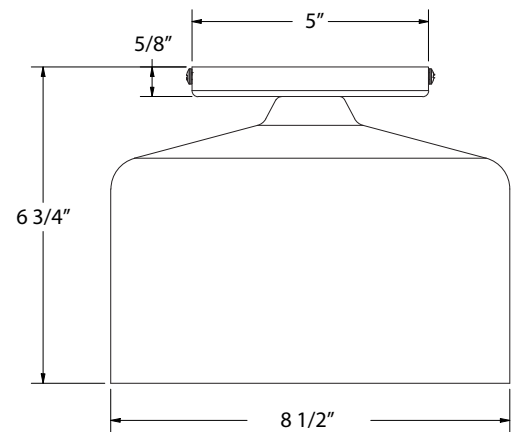

JOB/LOCATION

QUANTITY

DATE

NOTES