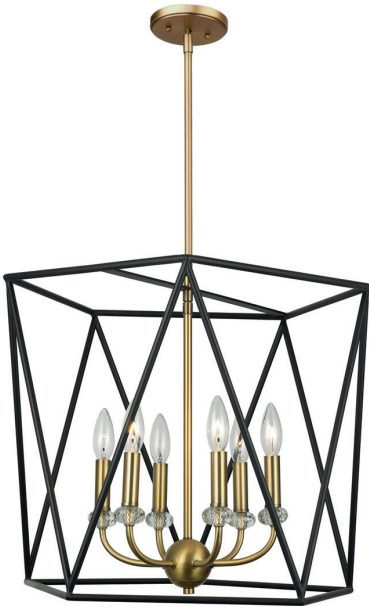

Harmony AC11033 Chandelier

ORDERING

Model	AC11033
Collection	Harmony
Finish	Black & Satin Brass

PRODUCT DIMENSIONS (inches)

Width	20
Length	20
Height	16.5
Overall Height	
Ext.	
Chain Inc.	
Rods Inc.	6 x 12" + 1 x 6"
Wire Length	
Canopy Size	
Sloped Ceiling	

BULBS

Bulbs Included	No
Bulb Qty.	6
Wattage	60
Dimmable	Yes
Socket Base Type	Candelabra
Lumens (LED)	
CRI (LED)	
Kelvin (LED)	

PACKAGING DIMENSIONS

Weight	Length	Width	Height

OTHER

UPC	778350010788
Material	Metal & Crystal
Safety Rated	Interior/Dry
Listing	UL
Warranty	